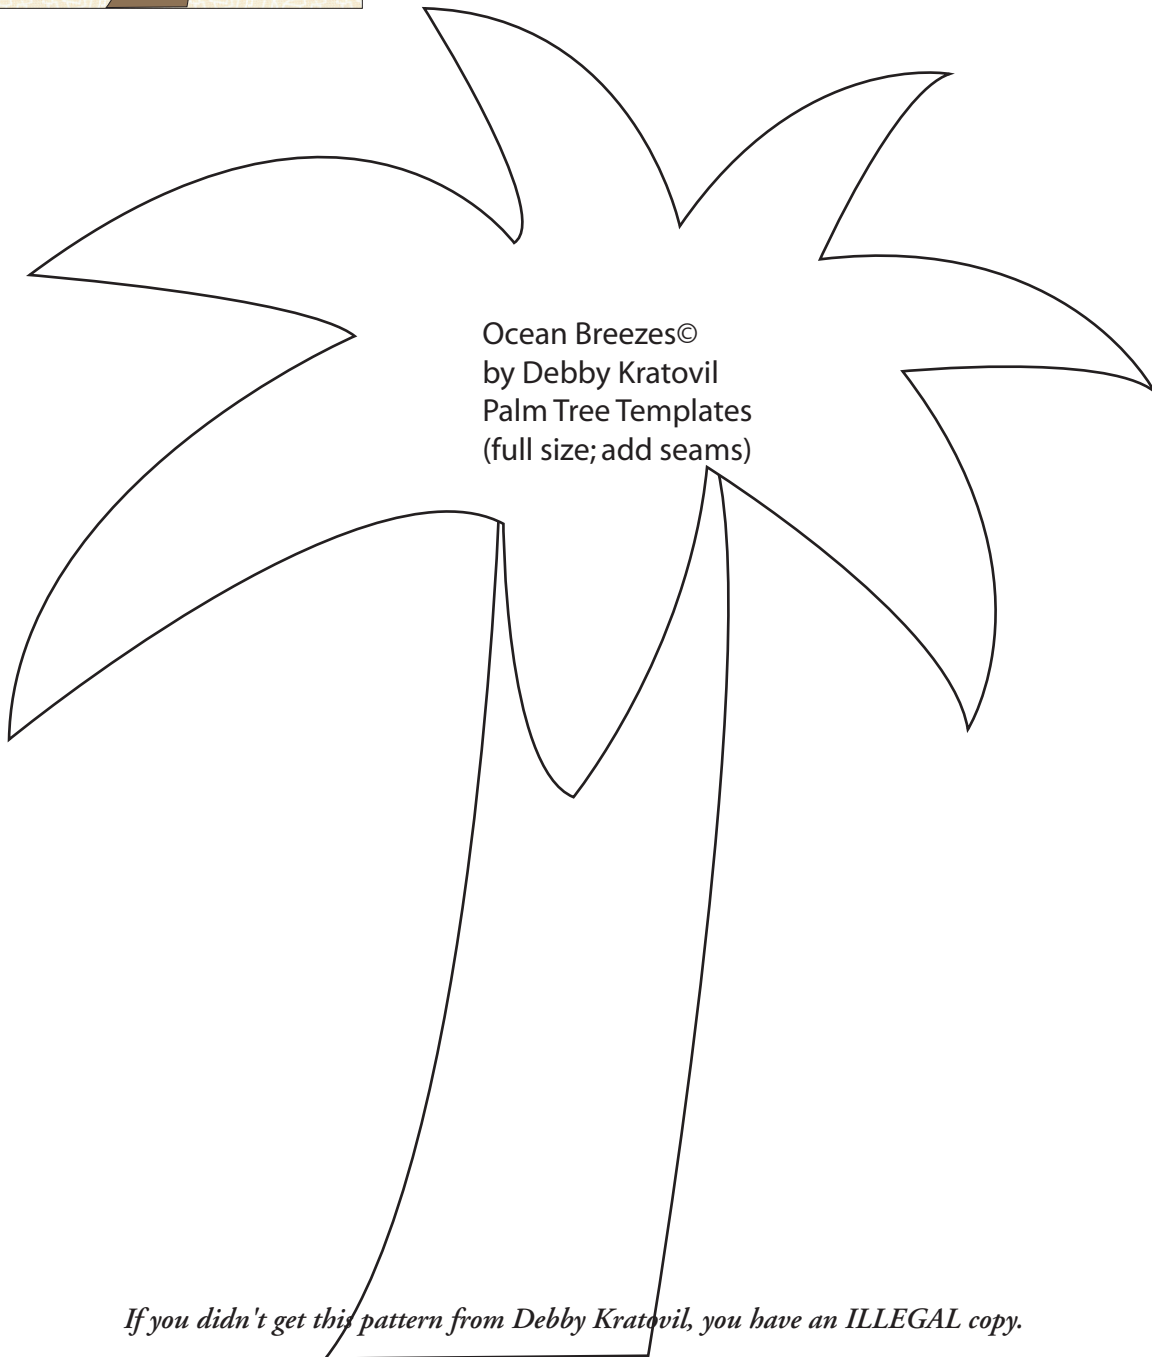

*Ocean Breezes Quilt,
Palm Tree Block*

Finished Block: 8" x 8"

Cut background square 8-1/2"

Ocean Breezes©
by Debby Kratovil
Palm Tree Templates
(full size; add seams)

If you didn't get this pattern from Debby Kratovil, you have an ILLEGAL copy.