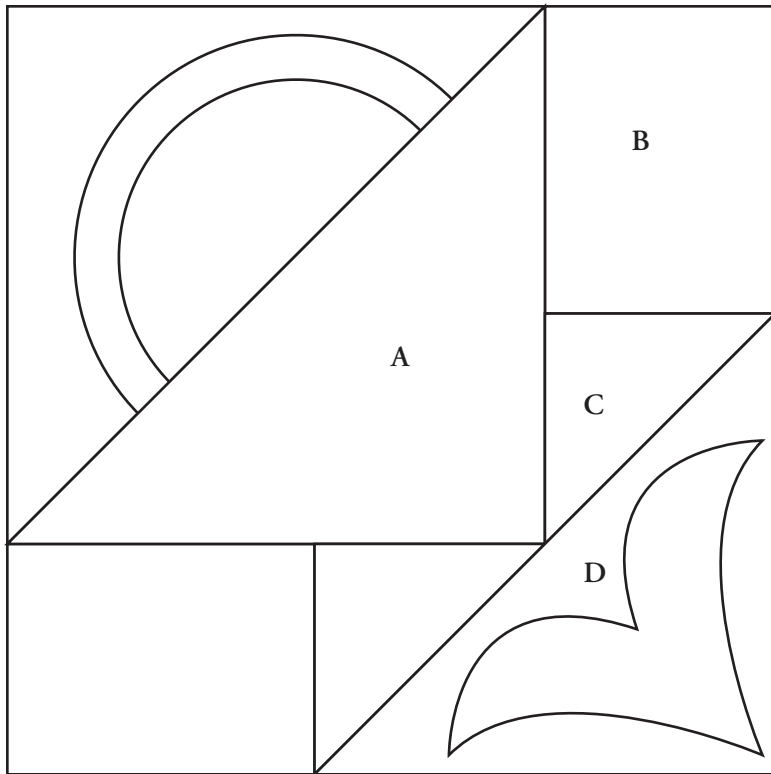

Antique Basket Block© by Debby Kratovil

*Bountiful Baskets Quilt,
Antique Basket Block*

Finished Block: 10" x 10"

Enlarge Block: 250%

A - Cut 7-7/8"

B - Cut 3-1/2" x 4-1/2"

C - Cut 3-7/8"

D - Cut 6-7/8"