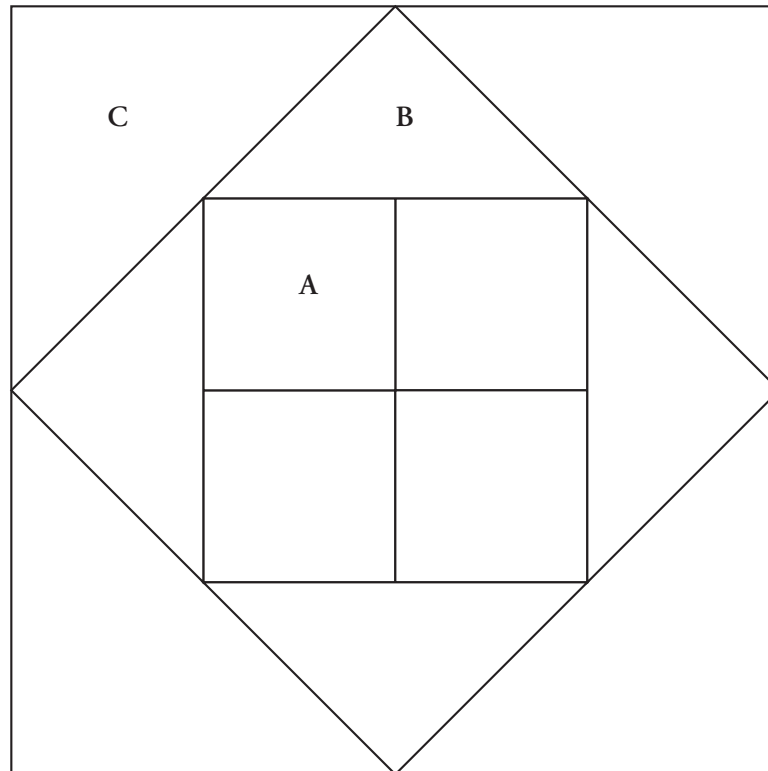

*Ocean Breezes Quilt,  
Four Patch Variation Block*

Finished Block: 8" x 8"

A - Cut 2-1/2"

B - Cut 5-1/4"

C - Cut 4-7/8"