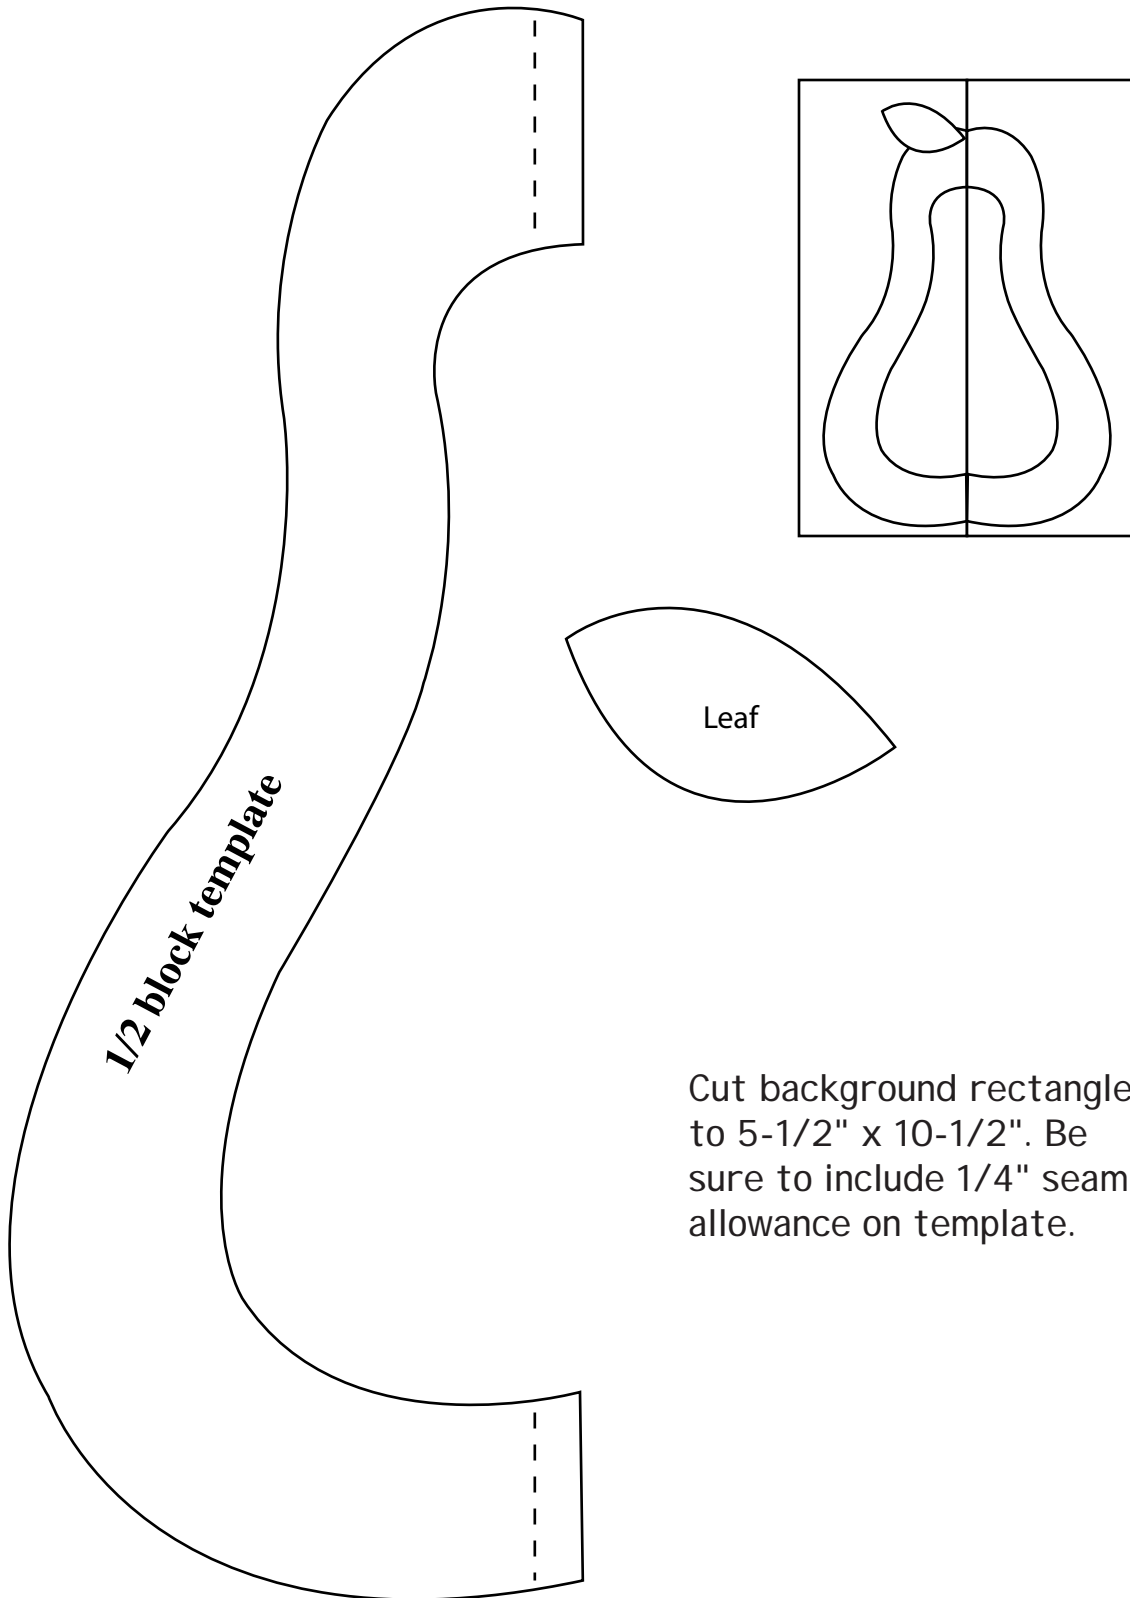

Cookie Cutter Pear© Template

Cut background rectangle to 5-1/2" x 10-1/2". Be sure to include 1/4" seam allowance on template.

This pattern is for personal use only. That means it may not be reproduced/copied for your friends, guild members or other parties without my written consent.