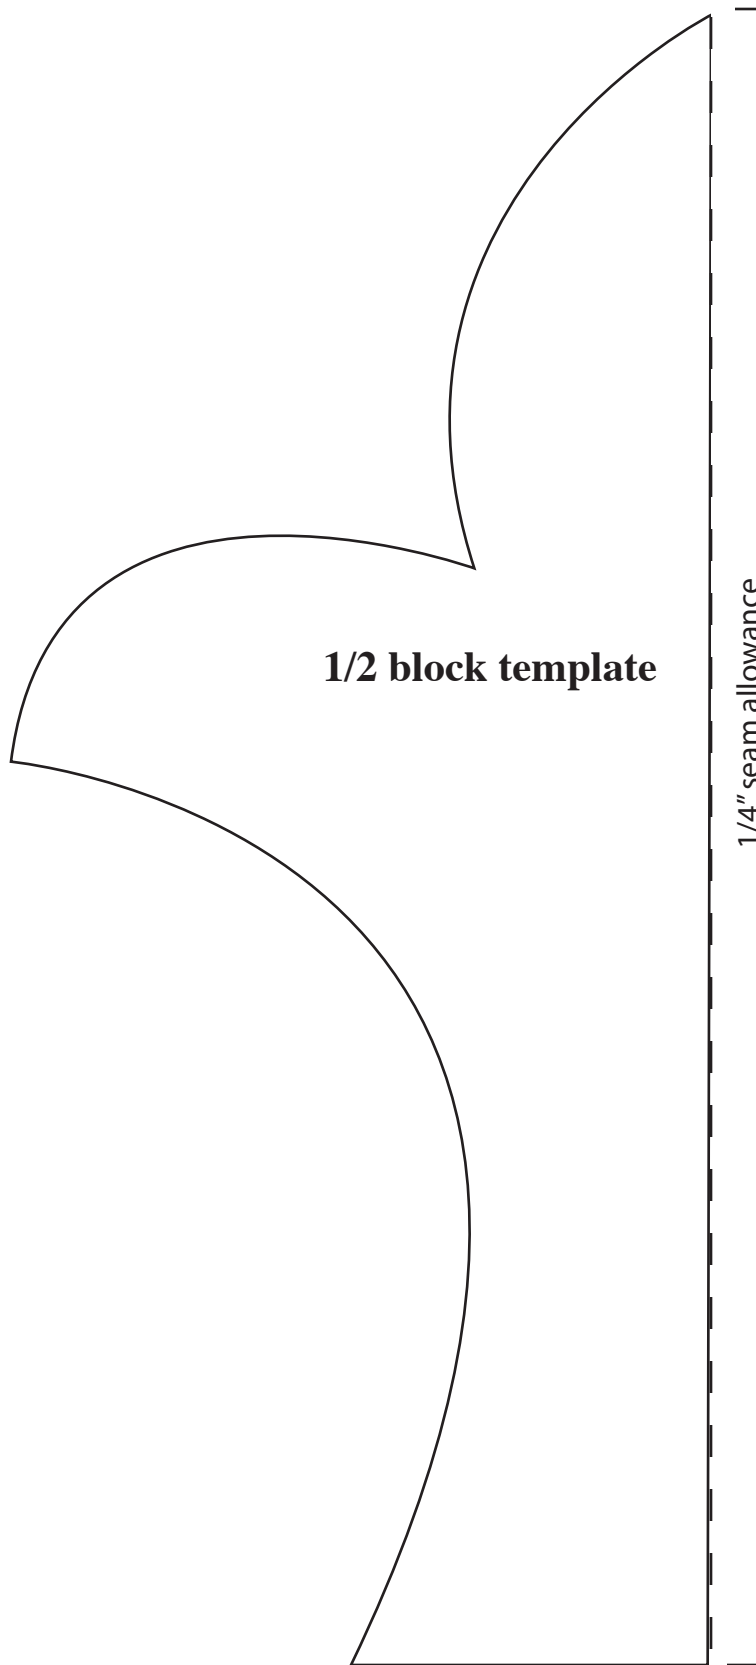

Cookie Cutter Fleur de Lis© Template by Debby Kratovil

Cut background rectangle to 5-1/2" x 10-1/2". Be sure to include 1/4" seam allowance on template.

This pattern is for personal use only. That means it may not be reproduced/copied for your friends, guild members or other parties without my written consent.