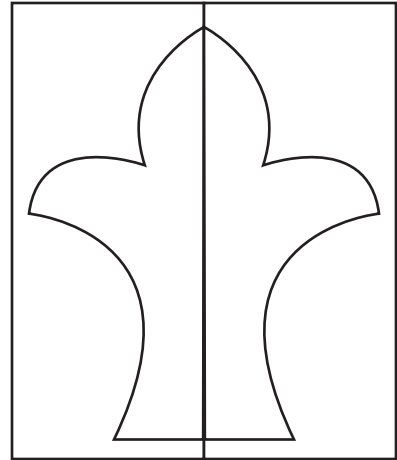

Cookie Cutter Fleur de Lis© Template by Debby Kratovil

Cut background rectangle to 5-1/2" x 10-1/2". Be sure to include 1/4" seam allowance on template.

This pattern is for personal use only. That means it may not be reproduced/copied for your friends, guild members or other parties without my written consent.