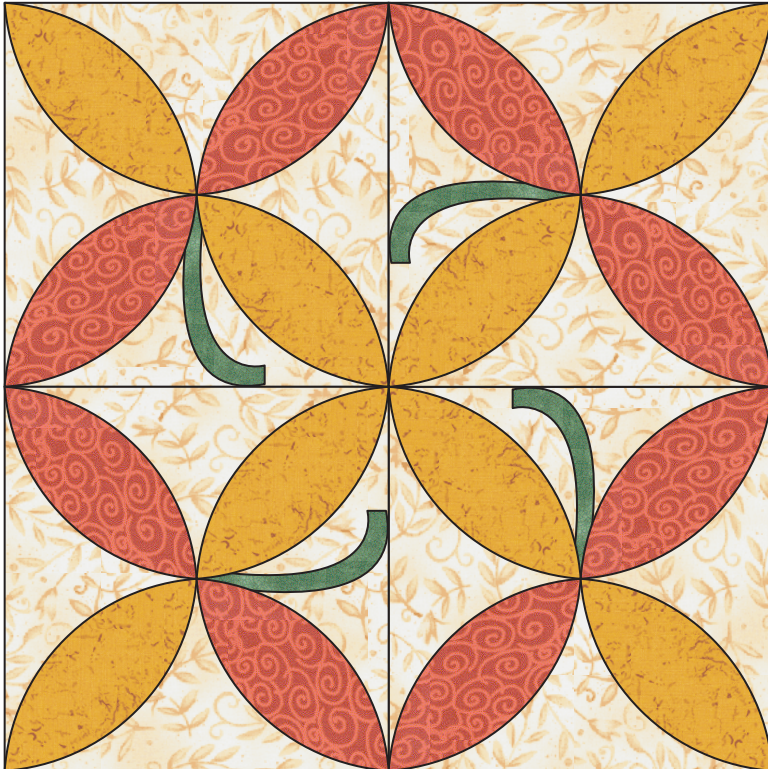

FOUR LEAF CLOVER

6" A 6½" B  Pattern on next page

9" A 9½" B  Pattern on next page

FOUR BLOCKS

NOTES/SWATCHES

FOUR LEAF CLOVER

Select the appropriate template pattern from the shapes below. Note that two different sizes are shown to correspond with the two block sizes. The patterns do not include seam allowances.