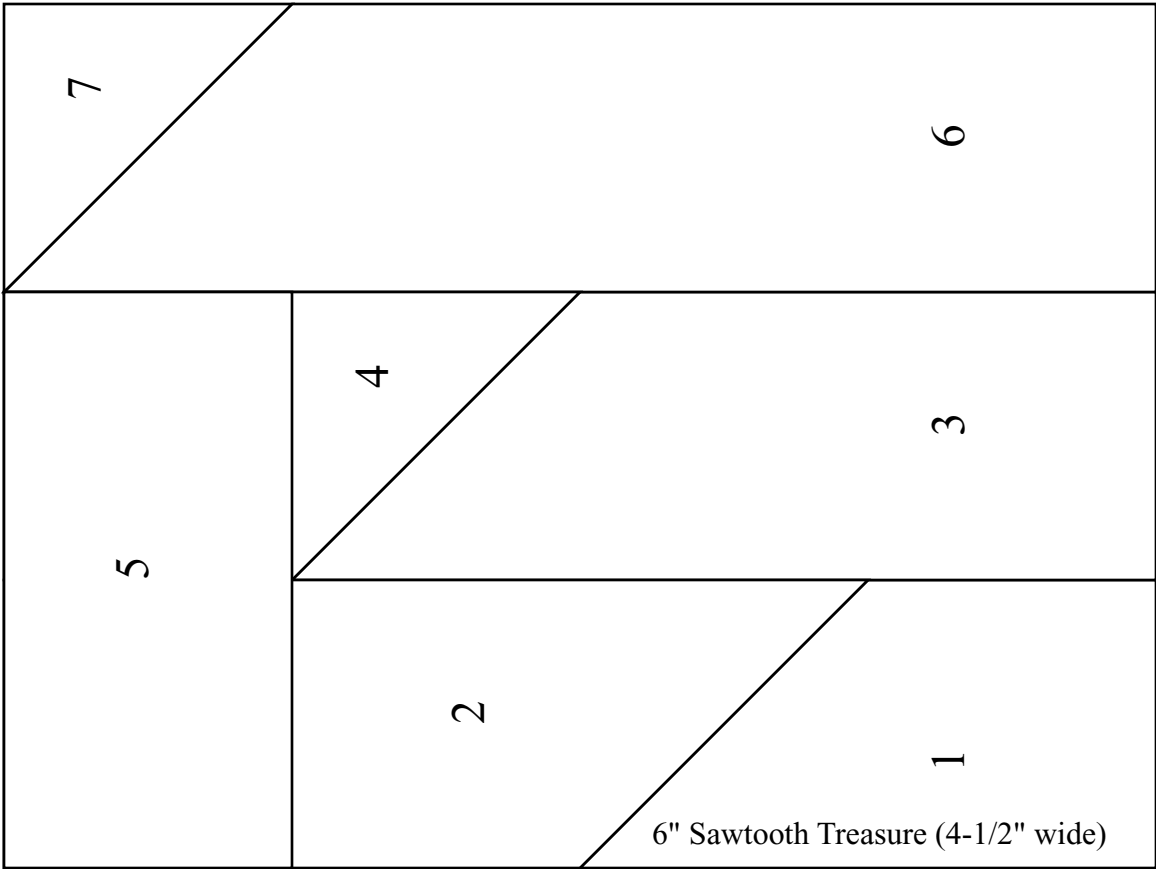

Paper Pieced Borders by Design

Sawtooth Treasure©

The Sawtooth Treasure borders are a fun mix and match grouping. The sizes in height are: 3", 4", 5" and 6". The units as shown at left are taller than they are wide. Patterns for the reverse units are also included.

Sawtooth Treasure Border Option 1

Sawtooth Treasure Border Option 2

Sawtooth Treasure Border Option 3

Sawtooth Treasure Border Option 4

Patterns are reverse of finished block